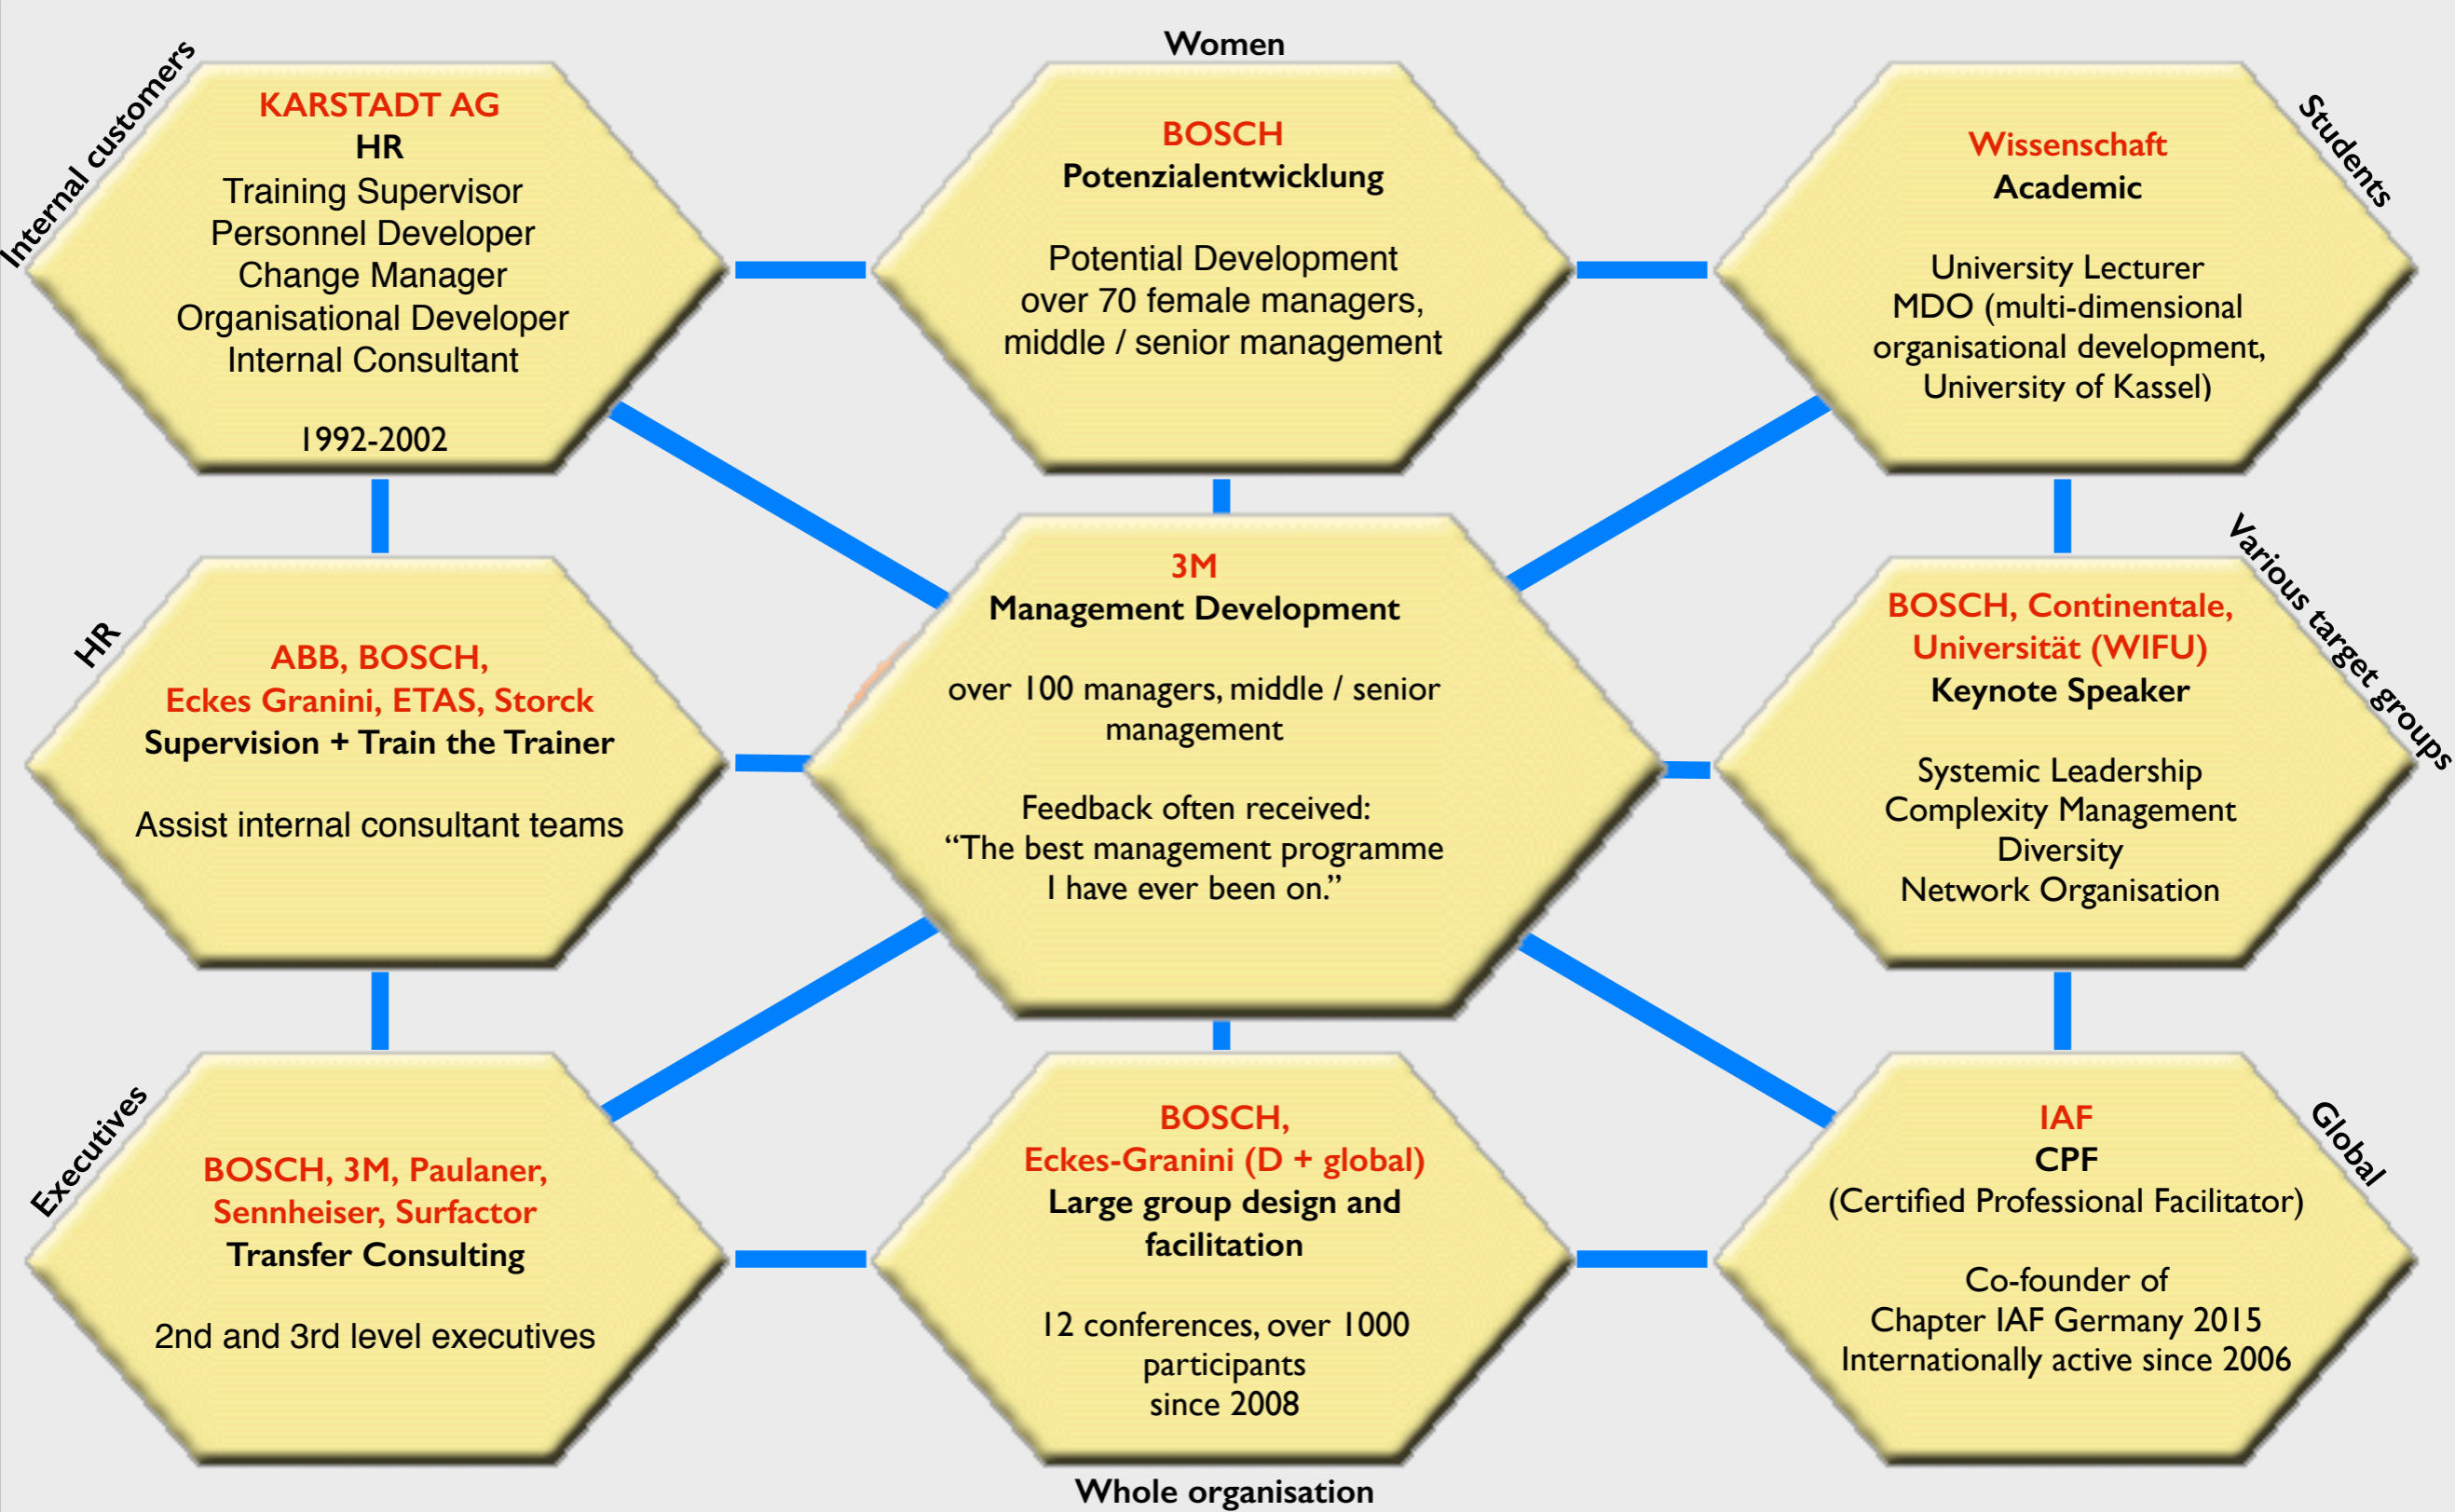

Helga Brüggemann's fields of expertise

With her Systemische Beratung Düsseldorf, Helga Brüggemann brings more than a decade of experience in both internal and external business coaching.