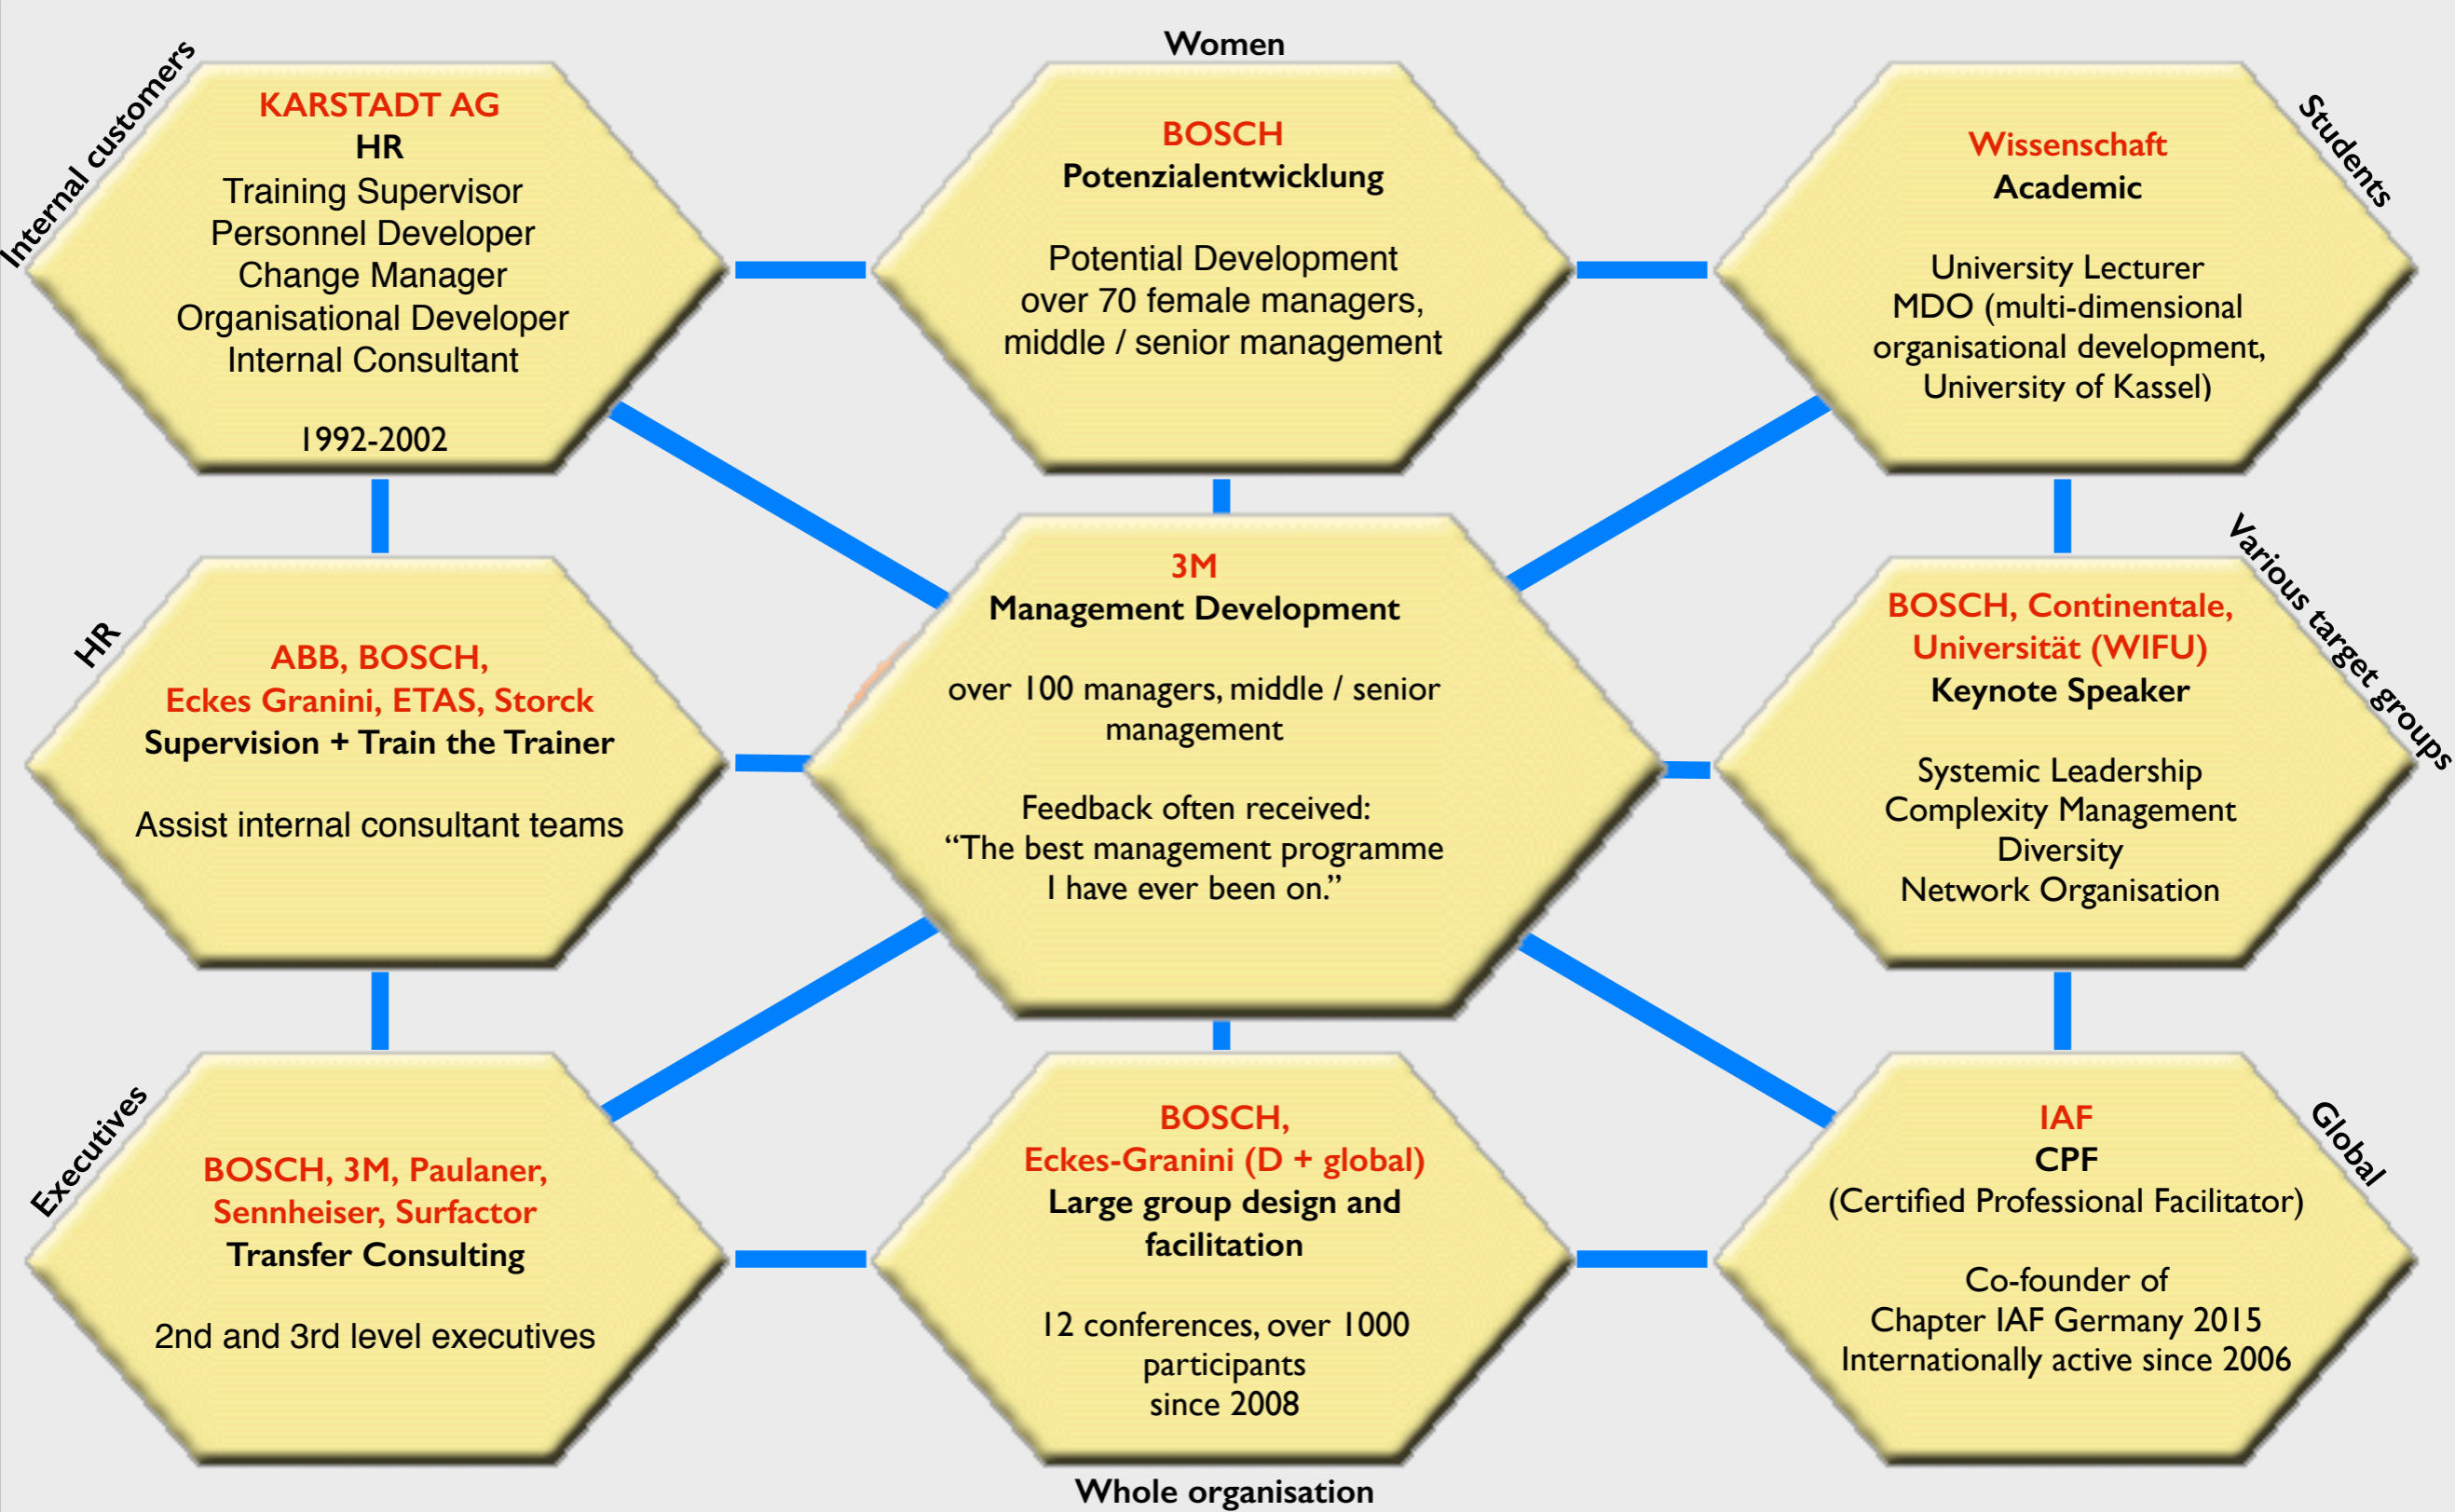

# Helga Brüggemann's fields of expertise

With her Systemische Beratung Düsseldorf, Helga Brüggemann brings more than a decade of experience in both internal and external business coaching.